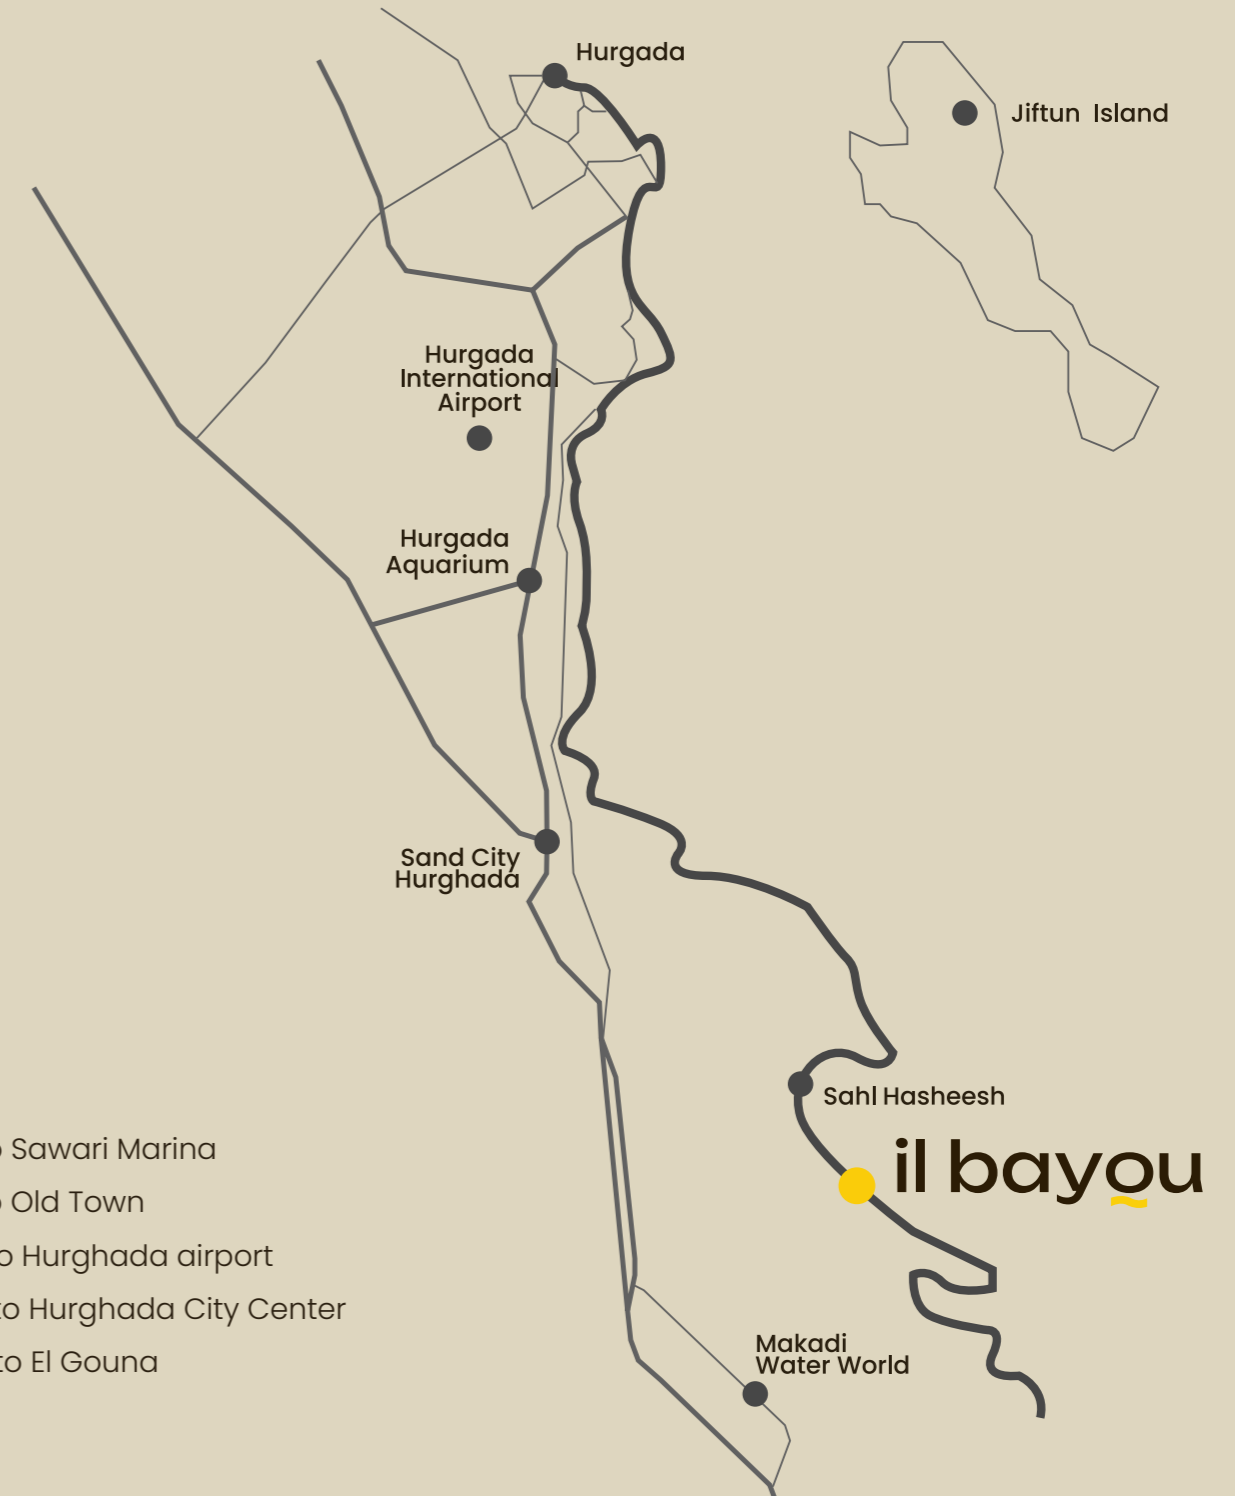

Sahl Hasheesh offers a rare balance
between tranquility and accessibility.

Your perfect destination

6 mins to Sawari Marina

9 mins to Old Town

15 mins to Hurghada airport

35 mins to Hurghada City Center

45 mins to El Gouna